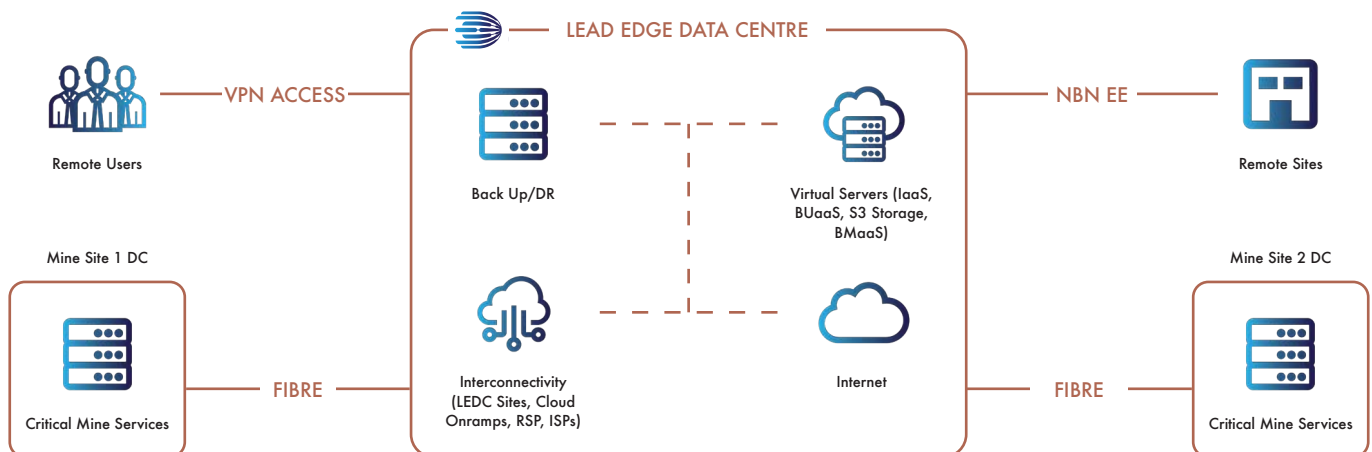

ENHANCING RESILIENCY WHILE REDUCING IT INFRASTRUCTURE RISKS AND COSTS FOR MINE SITES

Solution

The Leading Edge Data Centres solution for mining is partnering with the customer to support their onsite data centre operations and in some cases taking over the operations of the mine’s data centre if required.

If a hybrid solution is needed where some IT systems of production are required to stay on site, and others can be moved offsite, we integrate these non-critical off-site IT systems into our regionally located edge network of next generation data centres, still close to mining site, but are better served being offsite. We are also in discussions with our mining customers for disaster recovery options and offsite storage including “cold” storage of data to reduce the risk of on-site storage problems occurring; and to minimise the cost of public cloud spend.

IT Infrastructure Network Example for a Mining Organisation

Who is Leading Edge Data Centres?

Leading Edge Data Centres is a regional technology company whose vision is to empower regional Australia by providing improved IT infrastructure, connectivity, and cloud services that enable regional businesses to compete and grow.

For more information, please contact us at:

Phone: 02 8073 9777
Email: sales@leadingedgedc.com
Web: leadingedgedc.com

Follow us on